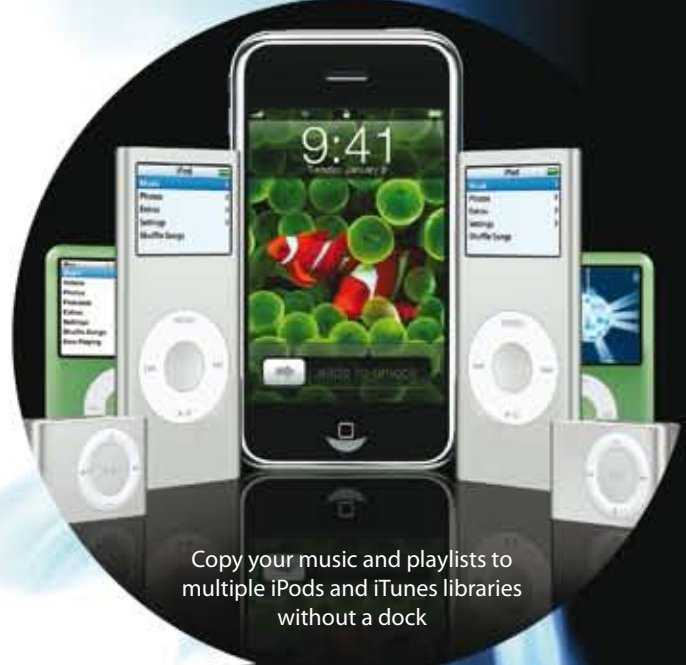

Only **ReQuest** can bring it all together

2 Homes
3 Kids
4 iPods
50,000 Songs

Copy your music and playlists to multiple iPods and iTunes libraries without a dock