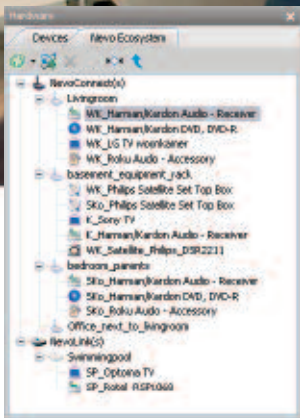

NEVOSTUDIO PRO