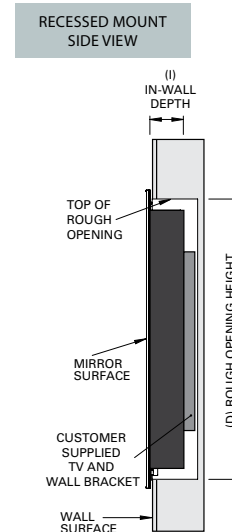

SERIES B MIRROR OVERLAY KIT

FEATURES

- Mirror technology allows TV to completely vanish when powered off
- Fits most customer-supplied flat-panel displays sizes 32"-65"
- TV must be hung to wall by installers (wall-mount brackets not supplied)
- May be installed as a surface or recessed configuration
- Custom sizes available
- Includes IR knockout to install an IR receiver (by other source)
- 65+ frame and beveling options available

Specifications

measurements are in millimeters

Size	TV Size	Model No.	A	B	C	D	E	F	G	H	I
1016(w) x 711(h)	32"	S-4028-32-OV.1-B	1016	711	966	661	705	399	813	89 *	89
1143(w) x 787(h)	37"	S-4531-37-OV.1-B	1143	787	1093	737	828	467	940	89*	89
1270(w) x 864(h)	42"	S-5034-42-OV.1-B	1270	864	1220	814	937	529	1067	89*	89
1346(w) x 914(h)	46"	S-5336-46-OV.1-B	1346	914	1296	864	1030	583	1169	89*	89
1575(w) x 1067(h)	52"	S-6242-52-OV.1-B	1575	1067	1525	1017	1160	655	1321	89*	89
1905(w) x 1270(h)	65"	S-7550-65-OV.1-B	1905	1270	1855	1220	1437	810	1651	89*	89

* The overlay kit alone is 89 mm in depth. When surface mounted, the off-wall depth is 89 mm plus the additional depth of the TV and wall bracket.

options

FRAMES

From traditional to contemporary, Evök offers many frame options to complement your décor. Each custom frame offers unmatched craftsmanship to enhance the most discriminating interior design.