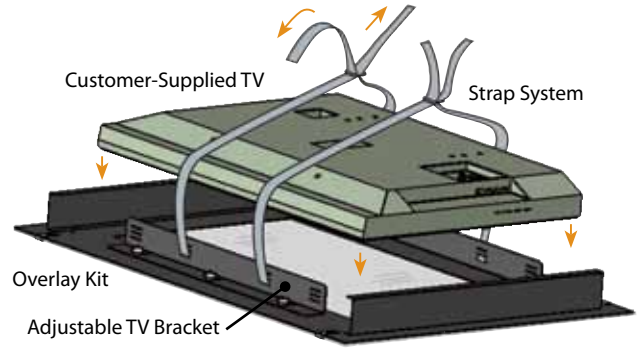

APPLICATION:

bedrooms, great rooms, living areas

IN THE BOX:

overlay mirror kit to fit over your television, Built-in IR repeater kit

Series B Overlay Kits feature a soft reflection, while completely concealing a flat-screen television of your choice. Expertly designed, Series B Overlay Kits can be easily retrofitted to accommodate a variety of television brands and models. Impeccable grace and simple installation make the Series B Overlay Kit a beautiful television mirror solution.

SERIES B MIRROR OVERLAY KIT

FEATURES

- Mirror technology allows TV to completely vanish when powered off
- Fits most customer-supplied flat-panel displays sizes 32"-65"
- TV must be hung to wall by installers (wall-mount brackets not supplied)
- May be installed as a surface or recessed configuration
- Custom sizes available
- Includes IR knockout to install an IR receiver (by other source)
- 65+ frame and beveling options available

The Overlay Kit includes a secure strap system designed to accommodate nearly any flat-screen television. The straps may be configured to accommodate the customer-supplied mounting brackets and to allow access ports in nearly any structure.

* The overlay kit alone is 89 mm in depth. When surface mounted, the off-wall depth is 89 mm plus the additional depth of the TV and wall bracket.

options

FRAMES

From traditional to contemporary, Evök offers many frame options to complement your décor. Each custom frame offers unmatched craftsmanship to enhance the most discriminating interior design.