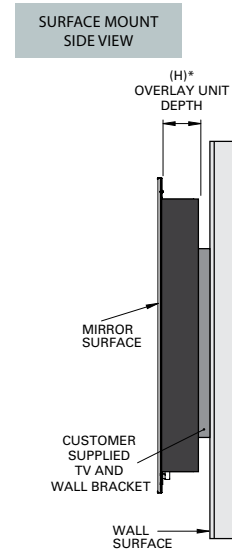

SERIES B MIRROR OVERLAY KIT

FEATURES

- Mirror technology allows TV to completely vanish when powered off
- Fits most customer-supplied flat-panel displays sizes 32"-65"
- TV must be hung to wall by installers (wall-mount brackets not supplied)
- May be installed as a surface or recessed configuration
- Custom sizes available
- Includes IR knockout to install an IR receiver (by other source)
- 65+ frame and beveling options available

Specifications

measurements are in millimeters

Size	TV Size	Model No.	A	B	C	D	E	F	G	H	I
1016(w) x 711(h)	32"	S-4028-32-OV.1-B	1016	711	966	661	705	399	813	89 *	89
1143(w) x 787(h)	37"	S-4531-37-OV.1-B	1143	787	1093	737	828	467	940	89*	89
1270(w) x 864(h)	42"	S-5034-42-OV.1-B	1270	864	1220	814	937	529	1067	89*	89
1346(w) x 914(h)	46"	S-5336-46-OV.1-B	1346	914	1296	864	1030	583	1169	89*	89
1575(w) x 1067(h)	52"	S-6242-52-OV.1-B	1575	1067	1525	1017	1160	655	1321	89*	89
1905(w) x 1270(h)	65"	S-7550-65-OV.1-B	1905	1270	1855	1220	1437	810	1651	89*	89

* The overlay kit alone is 89 mm in depth. When surface mounted, the off-wall depth is 89 mm plus the additional depth of the TV and wall bracket.

options

FRAMES

From traditional to contemporary, Evök offers many frame options to complement your décor. Each custom frame offers unmatched craftsmanship to enhance the most discriminating interior design.