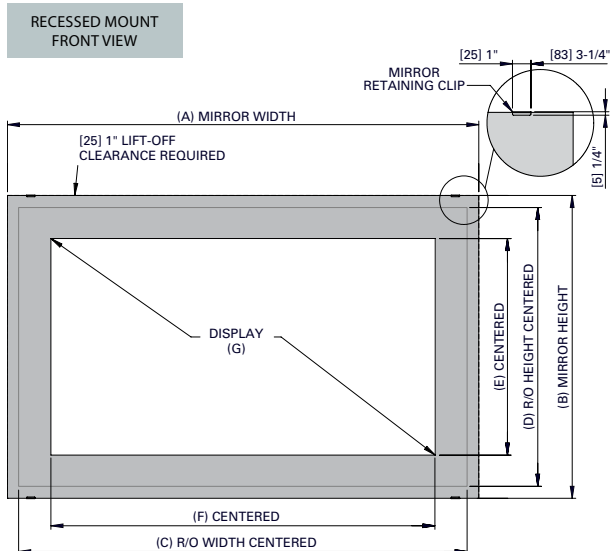

SERIES B MIRROR OVERLAY KIT

FEATURES

- Mirror technology allows TV to completely vanish when powered off
- Fits most customer-supplied flat-panel displays sizes 32"-65"
- TV must be hung to wall by installers (wall-mount brackets not supplied)
- May be installed as a surface or recessed configuration
- Custom sizes available
- Includes IR knockout to install an IR receiver (by other source)
- 65+ frame and beveling options available

The Overlay Kit includes a secure strap system designed to accommodate nearly any flat-screen television. The straps may be configured to accommodate the customer-supplied mounting brackets and to allow access ports in nearly any structure.

Specifications

measurements are in millimeters

Size	TV Size	Model No.	A	B	C	D	E	F	G	H	I
1016(w) x 711(h)	32"	S-4028-32-OV.1-B	1016	711	966	661	705	399	813	89 *	89
1143(w) x 787(h)	37"	S-4531-37-OV.1-B	1143	787	1093	737	828	467	940	89*	89
1270(w) x 864(h)	42"	S-5034-42-OV.1-B	1270	864	1220	814	937	529	1067	89*	89
1346(w) x 914(h)	46"	S-5336-46-OV.1-B	1346	914	1296	864	1030	583	1169	89*	89
1575(w) x 1067(h)	52"	S-6242-52-OV.1-B	1575	1067	1525	1017	1160	655	1321	89*	89
1905(w) x 1270(h)	65"	S-7550-65-OV.1-B	1905	1270	1855	1220	1437	810	1651	89*	89

* The overlay kit alone is 89 mm in depth. When surface mounted, the off-wall depth is 89 mm plus the additional depth of the TV and wall bracket.

options

FRAMES

From traditional to contemporary, Evök offers many frame options to complement your décor. Each custom frame offers unmatched craftsmanship to enhance the most discriminating interior design.