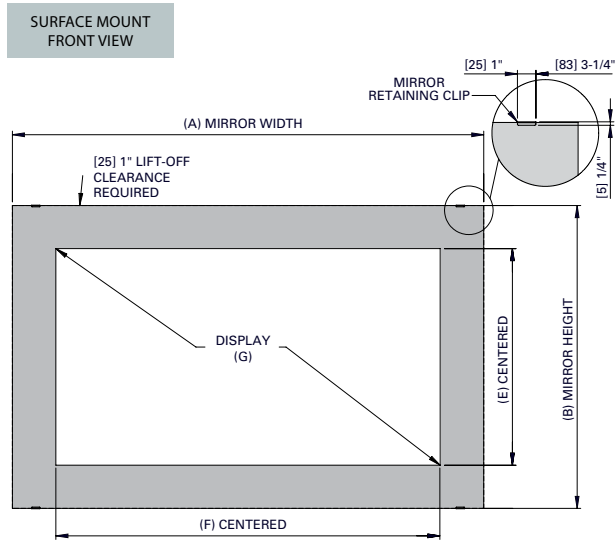

SERIES B MIRROR OVERLAY KIT

FEATURES

- Mirror technology allows TV to completely vanish when powered off
- Fits most customer-supplied flat-panel displays sizes 32"-65"
- TV must be hung to wall by installers (wall-mount brackets not supplied)
- May be installed as a surface or recessed configuration
- Custom sizes available
- Includes IR knockout to install an IR receiver (by other source)
- 65+ frame and beveling options available

Specifications

measurements are in millimeters

Size	TV Size	Model No.	A	B	C	D	E	F	G	H	I
1016(w) x 711(h)	32"	S-4028-32-OV.1-B	1016	711	966	661	705	399	813	89 *	89
1143(w) x 787(h)	37"	S-4531-37-OV.1-B	1143	787	1093	737	828	467	940	89*	89
1270(w) x 864(h)	42"	S-5034-42-OV.1-B	1270	864	1220	814	937	529	1067	89*	89
1346(w) x 914(h)	46"	S-5336-46-OV.1-B	1346	914	1296	864	1030	583	1169	89*	89
1575(w) x 1067(h)	52"	S-6242-52-OV.1-B	1575	1067	1525	1017	1160	655	1321	89*	89
1905(w) x 1270(h)	65"	S-7550-65-OV.1-B	1905	1270	1855	1220	1437	810	1651	89*	89

* The overlay kit alone is 89 mm in depth. When surface mounted, the off-wall depth is 89 mm plus the additional depth of the TV and wall bracket.

options

FRAMES

From traditional to contemporary, Evök offers many frame options to complement your décor. Each custom frame offers unmatched craftsmanship to enhance the most discriminating interior design.