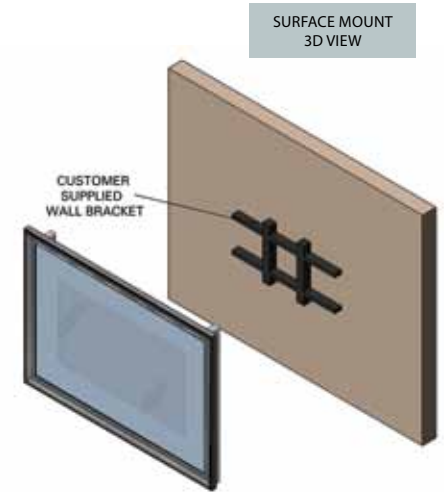

APPLICATION:

bedrooms, great rooms, living areas

IN THE BOX:

overlay mirror kit to fit over your television, Built-in IR repeater kit

Series B Overlay Kits feature a soft reflection, while completely concealing a flat-screen television of your choice. Expertly designed, Series B Overlay Kits can be easily retrofitted to accommodate a variety of television brands and models. Impeccable grace and simple installation make the Series B Overlay Kit a beautiful television mirror solution.

SERIES B MIRROR OVERLAY KIT

FEATURES

- Mirror technology allows TV to completely vanish when powered off
- Fits most customer-supplied flat-panel displays sizes 32"-65"
- TV must be hung to wall by installers (wall-mount brackets not supplied)
- May be installed as a surface or recessed configuration
- Custom sizes available
- Includes IR knockout to install an IR receiver (by other source)
- 65+ frame and beveling options available

The Overlay Kit includes a secure strap system designed to accommodate nearly any flat-screen television. The straps may be configured to accommodate the customer-supplied mounting brackets and to allow access ports in nearly any structure.

* The overlay kit alone is 89 mm in depth. When surface mounted, the off-wall depth is 89 mm plus the additional depth of the TV and wall bracket.

options

FRAMES

From traditional to contemporary, Evök offers many frame options to complement your décor. Each custom frame offers unmatched craftsmanship to enhance the most discriminating interior design.