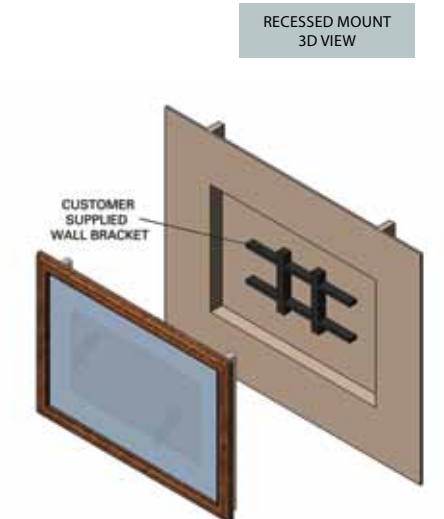

APPLICATION:

bedrooms, great rooms, living areas

IN THE BOX:

overlay mirror kit to fit over your television, Built-in IR repeater kit

Series B Overlay Kits feature a soft reflection, while completely concealing a flat-screen television of your choice. Expertly designed, Series B Overlay Kits can be easily retrofitted to accommodate a variety of television brands and models. Impeccable grace and simple installation make the Series B Overlay Kit a beautiful television mirror solution.

SERIES B MIRROR OVERLAY KIT

FEATURES

- Mirror technology allows TV to completely vanish when powered off
- Fits most customer-supplied flat-panel displays sizes 32"-65"
- TV must be hung to wall by installers (wall-mount brackets not supplied)
- May be installed as a surface or recessed configuration
- Custom sizes available
- Includes IR knockout to install an IR receiver (by other source)
- 65+ frame and beveling options available

The Overlay Kit includes a secure strap system designed to accommodate nearly any flat-screen television. The straps may be configured to accommodate the customer-supplied mounting brackets and to allow access ports in nearly any structure.

* The overlay kit alone is 89 mm in depth. When surface mounted, the off-wall depth is 89 mm plus the additional depth of the TV and wall bracket.

options

FRAMES

From traditional to contemporary, Evök offers many frame options to complement your décor. Each custom frame offers unmatched craftsmanship to enhance the most discriminating interior design.